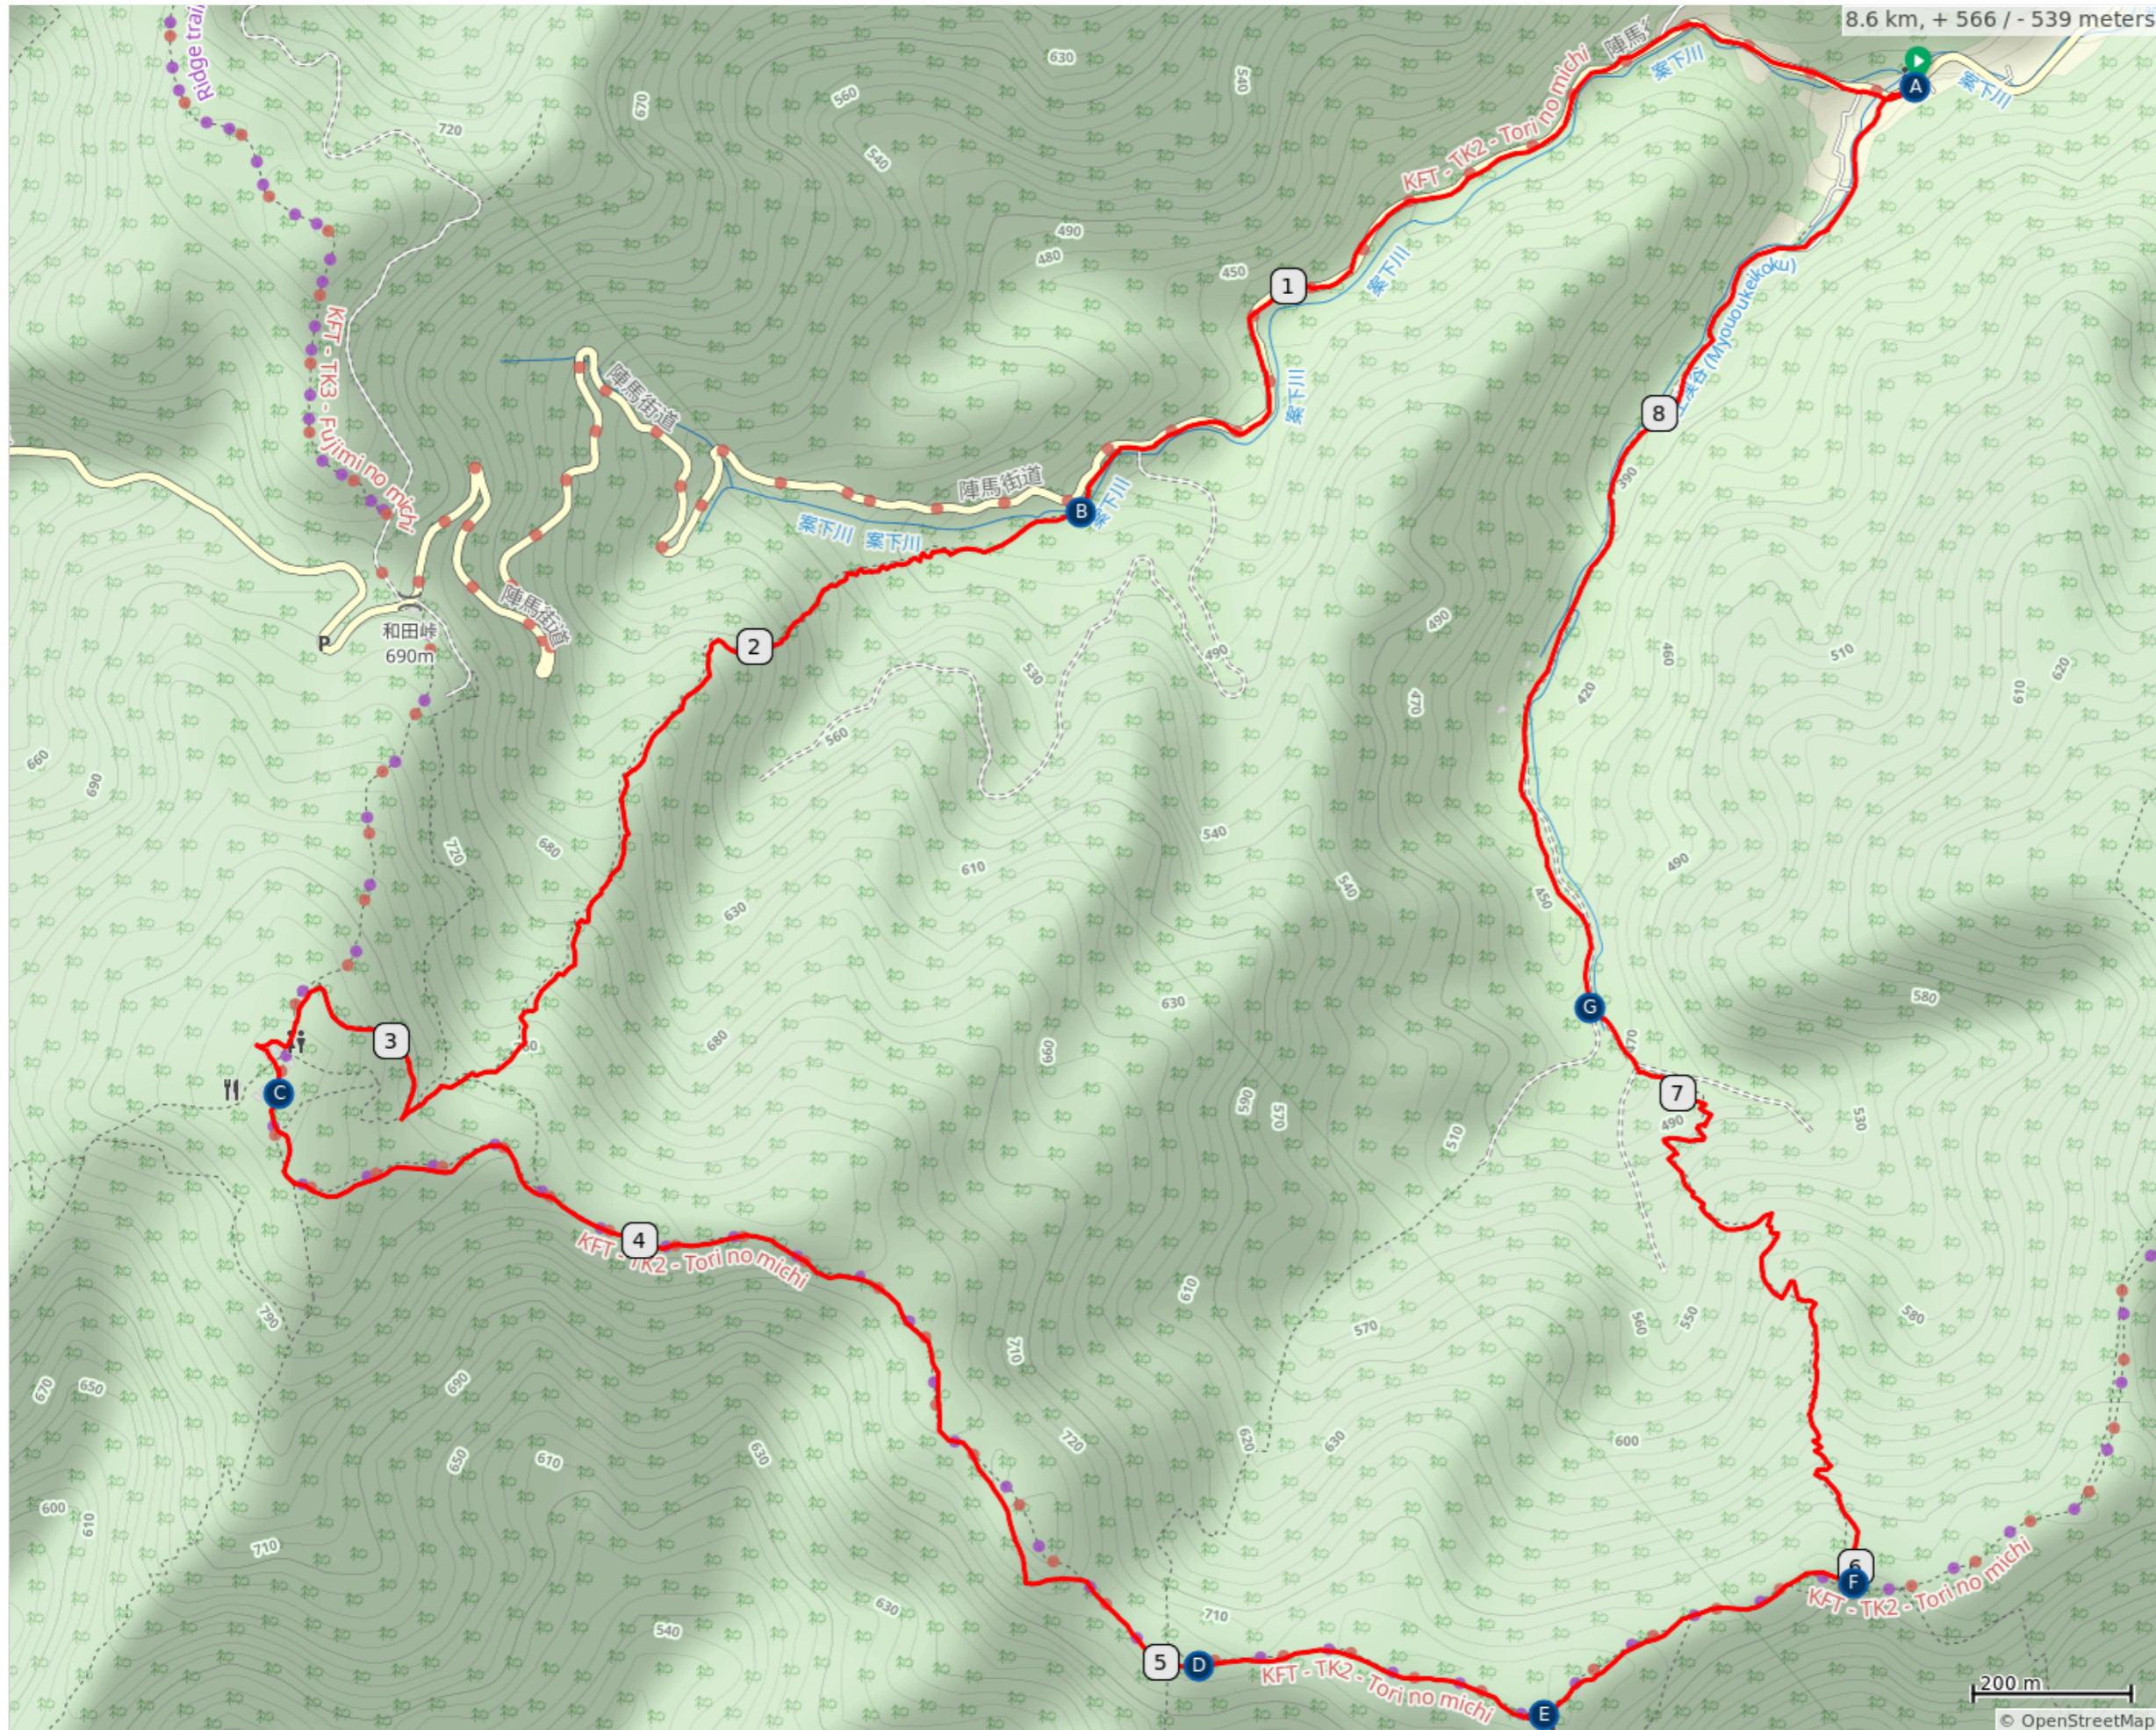

Mt. Jinba (Loop Course) - Hiking Trail (Kanagawa Prefecture, Japan)

- A. Jinba Kogen Shita bus stop
- B. Trailhead proper
- C. Mt. Jinba
- D. Narako-toge
- E. Meio-toge
- F. Sokoza-toge
- G. Starting point of Nanakubo forest road