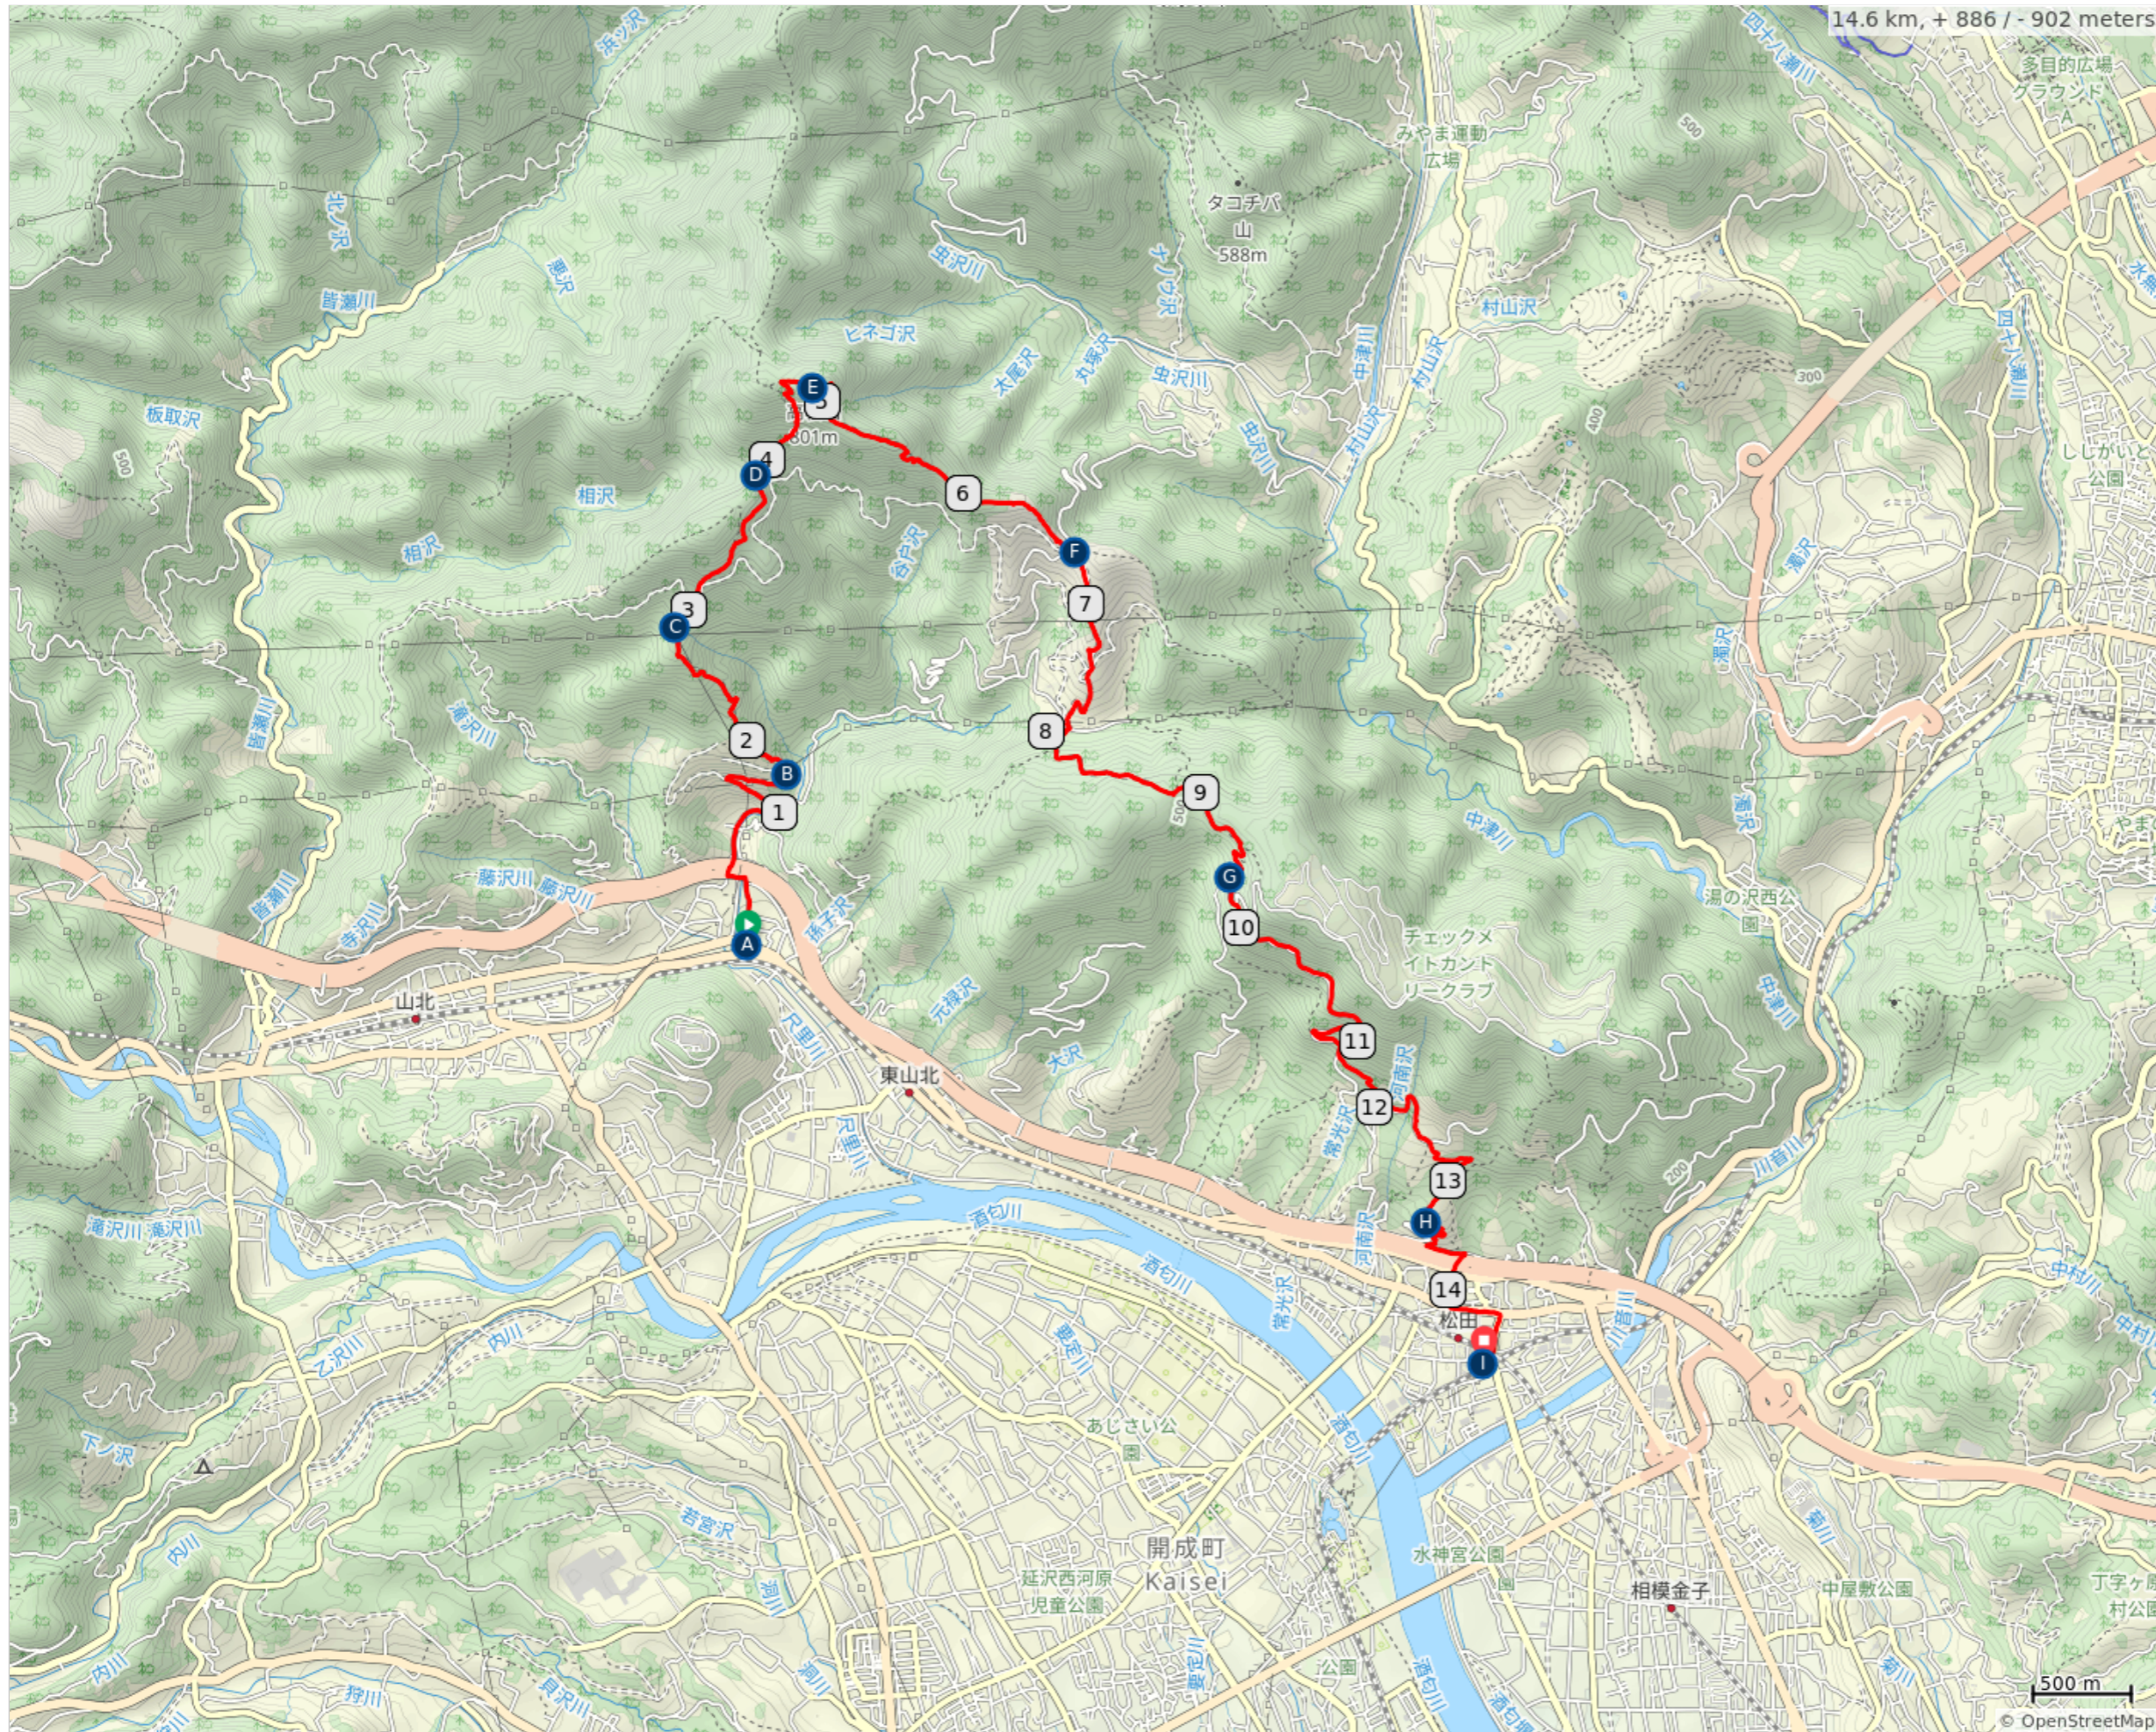

# Mt. Takamatsu - Hiking Trail (Kanagawa Prefecture, Japan)

- A. Takamatsu-iriguchi Bus Stop
- B. Scaffolding
- C. Transmission Tower
- D. Birido jizo statues
- E. Mt. Takamatsu
- F. Hisari-toge
- G. Saimyojishi Shiseki Park
- H. Nishhirabatake Park
- I. Shin-Matsuda Station