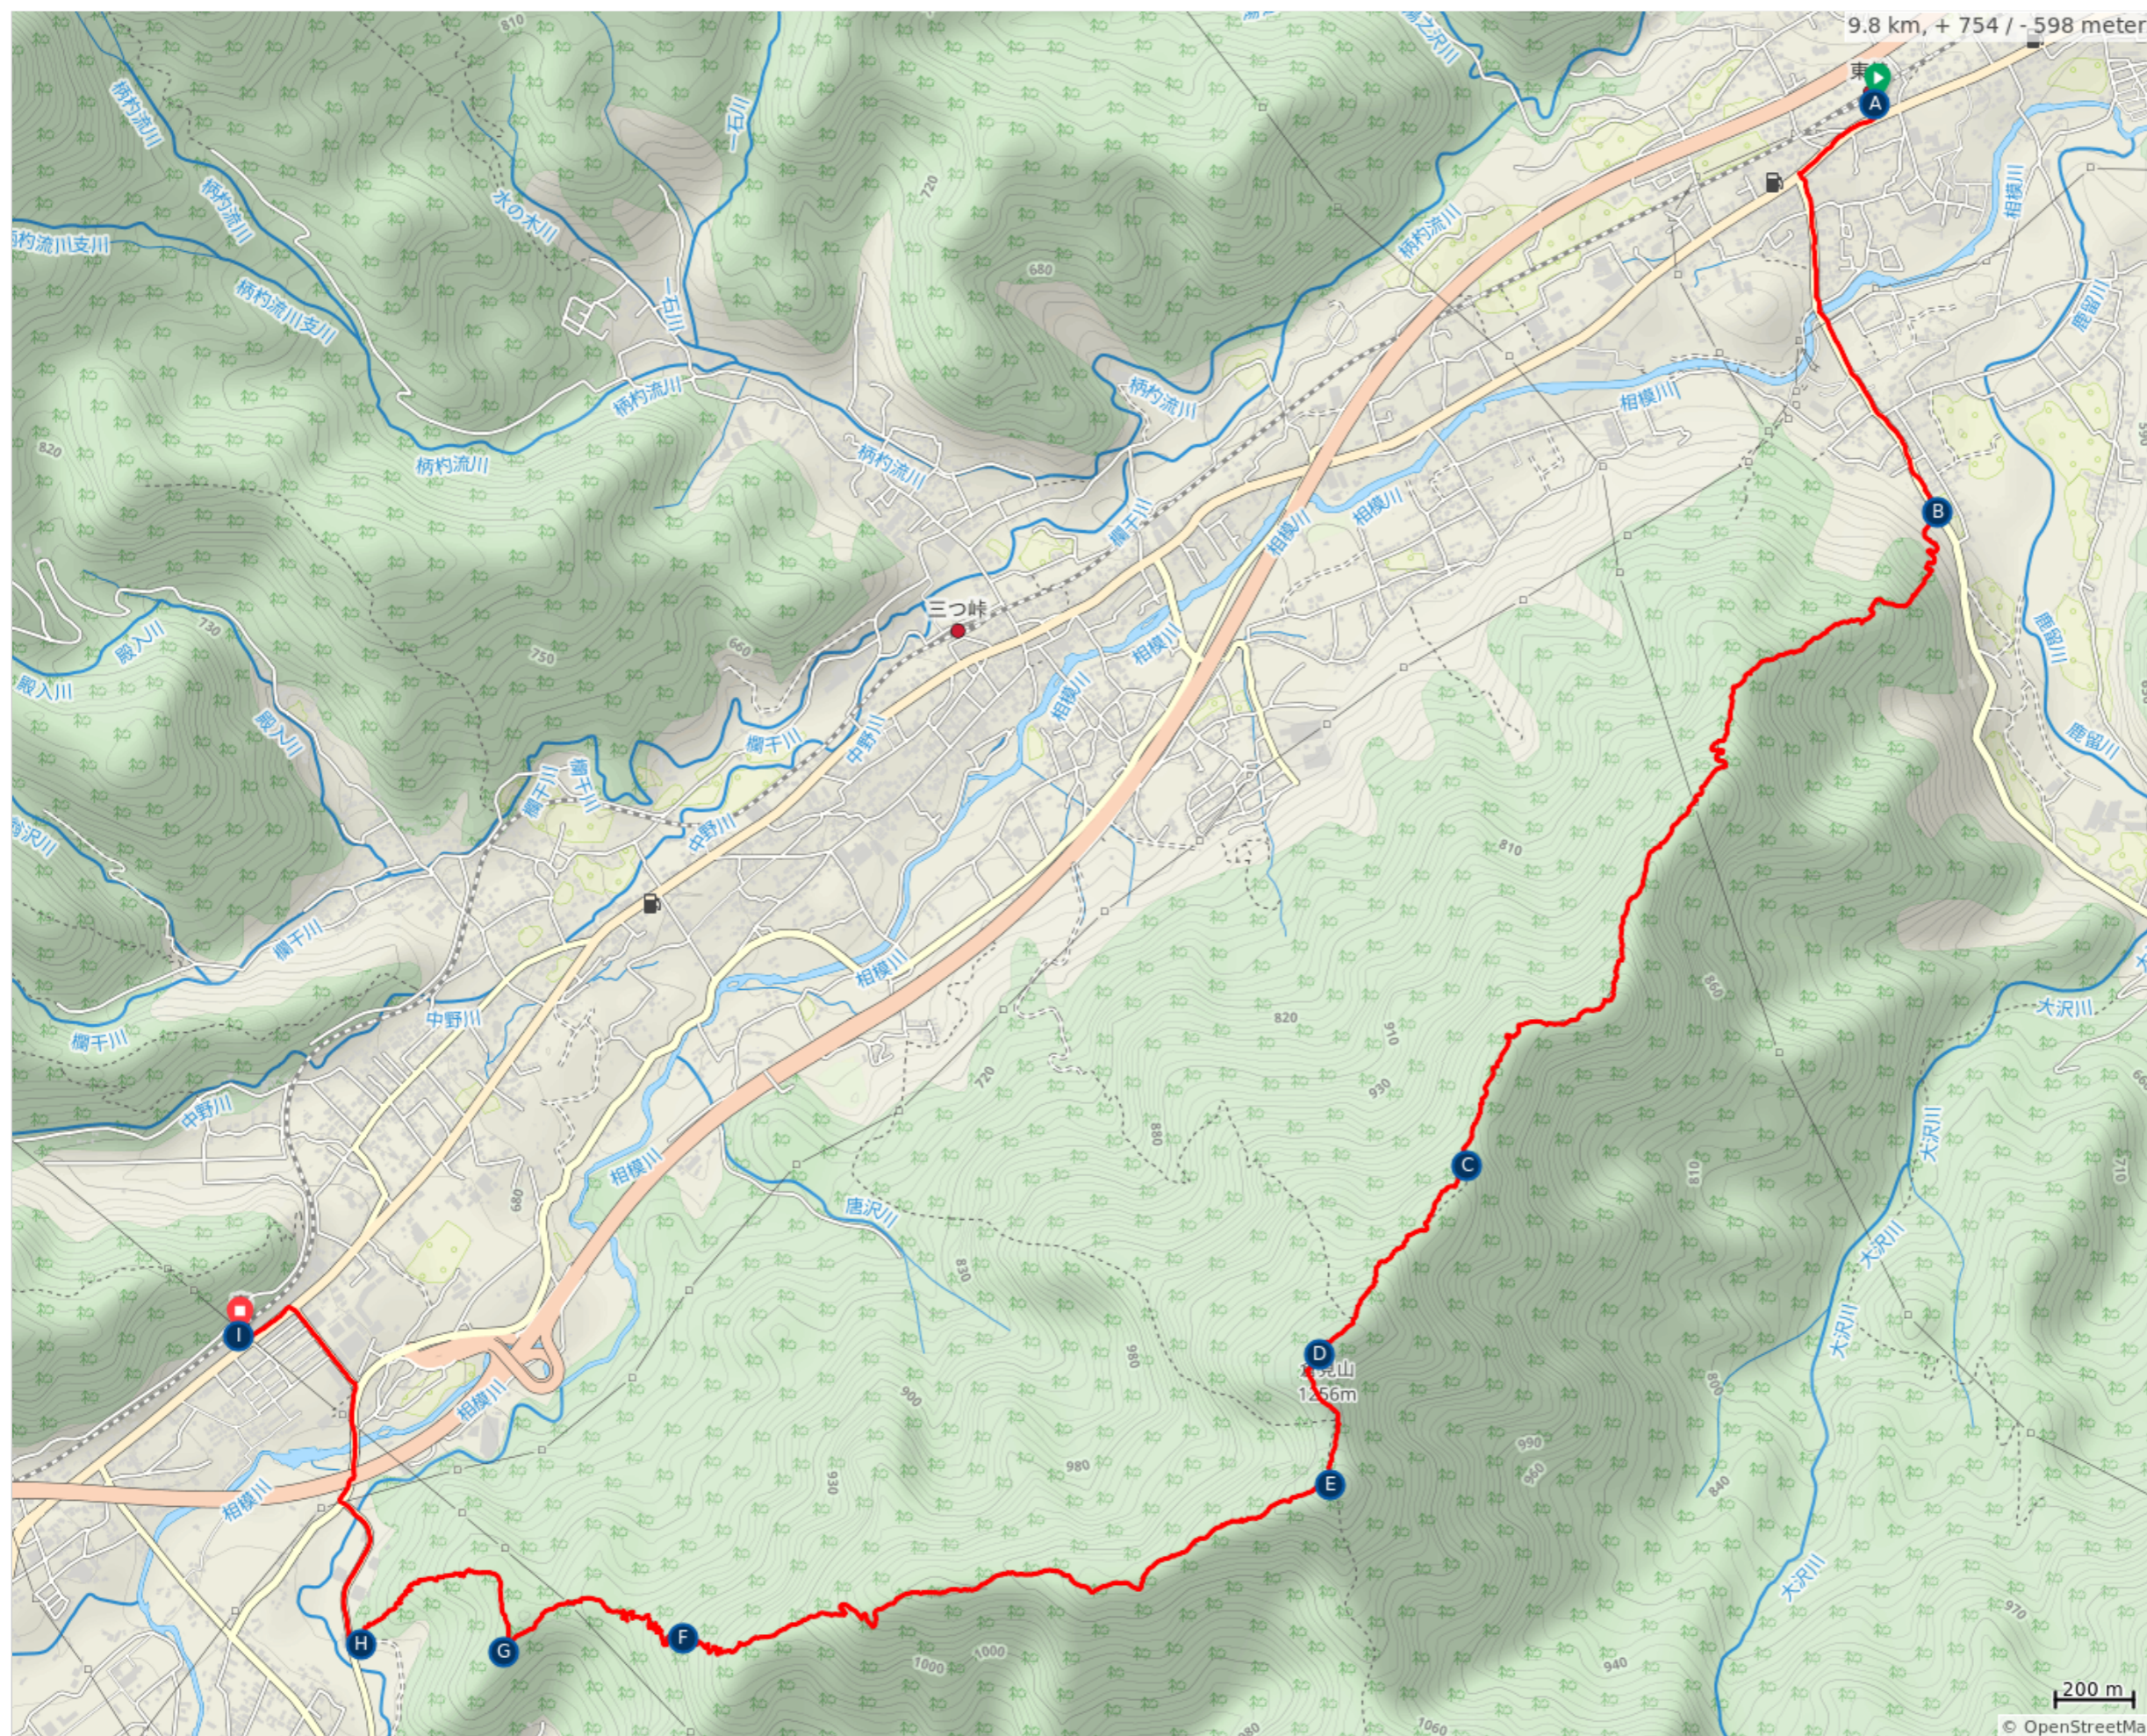

Mt. Kurami - Hiking Trail (Yamanashi Prefecture, Japan)

- A. Higashi-Katsura Station
- B. Mt. Kurami trailhead proper
- C. Kurami-bunki (trail branch)
- D. Mt. Kurami
- E. Sojogamine
- F. Switchbacks
- G. Dooyama Park
- H. Trailhead proper opposite side
- I. Kotobuki Station