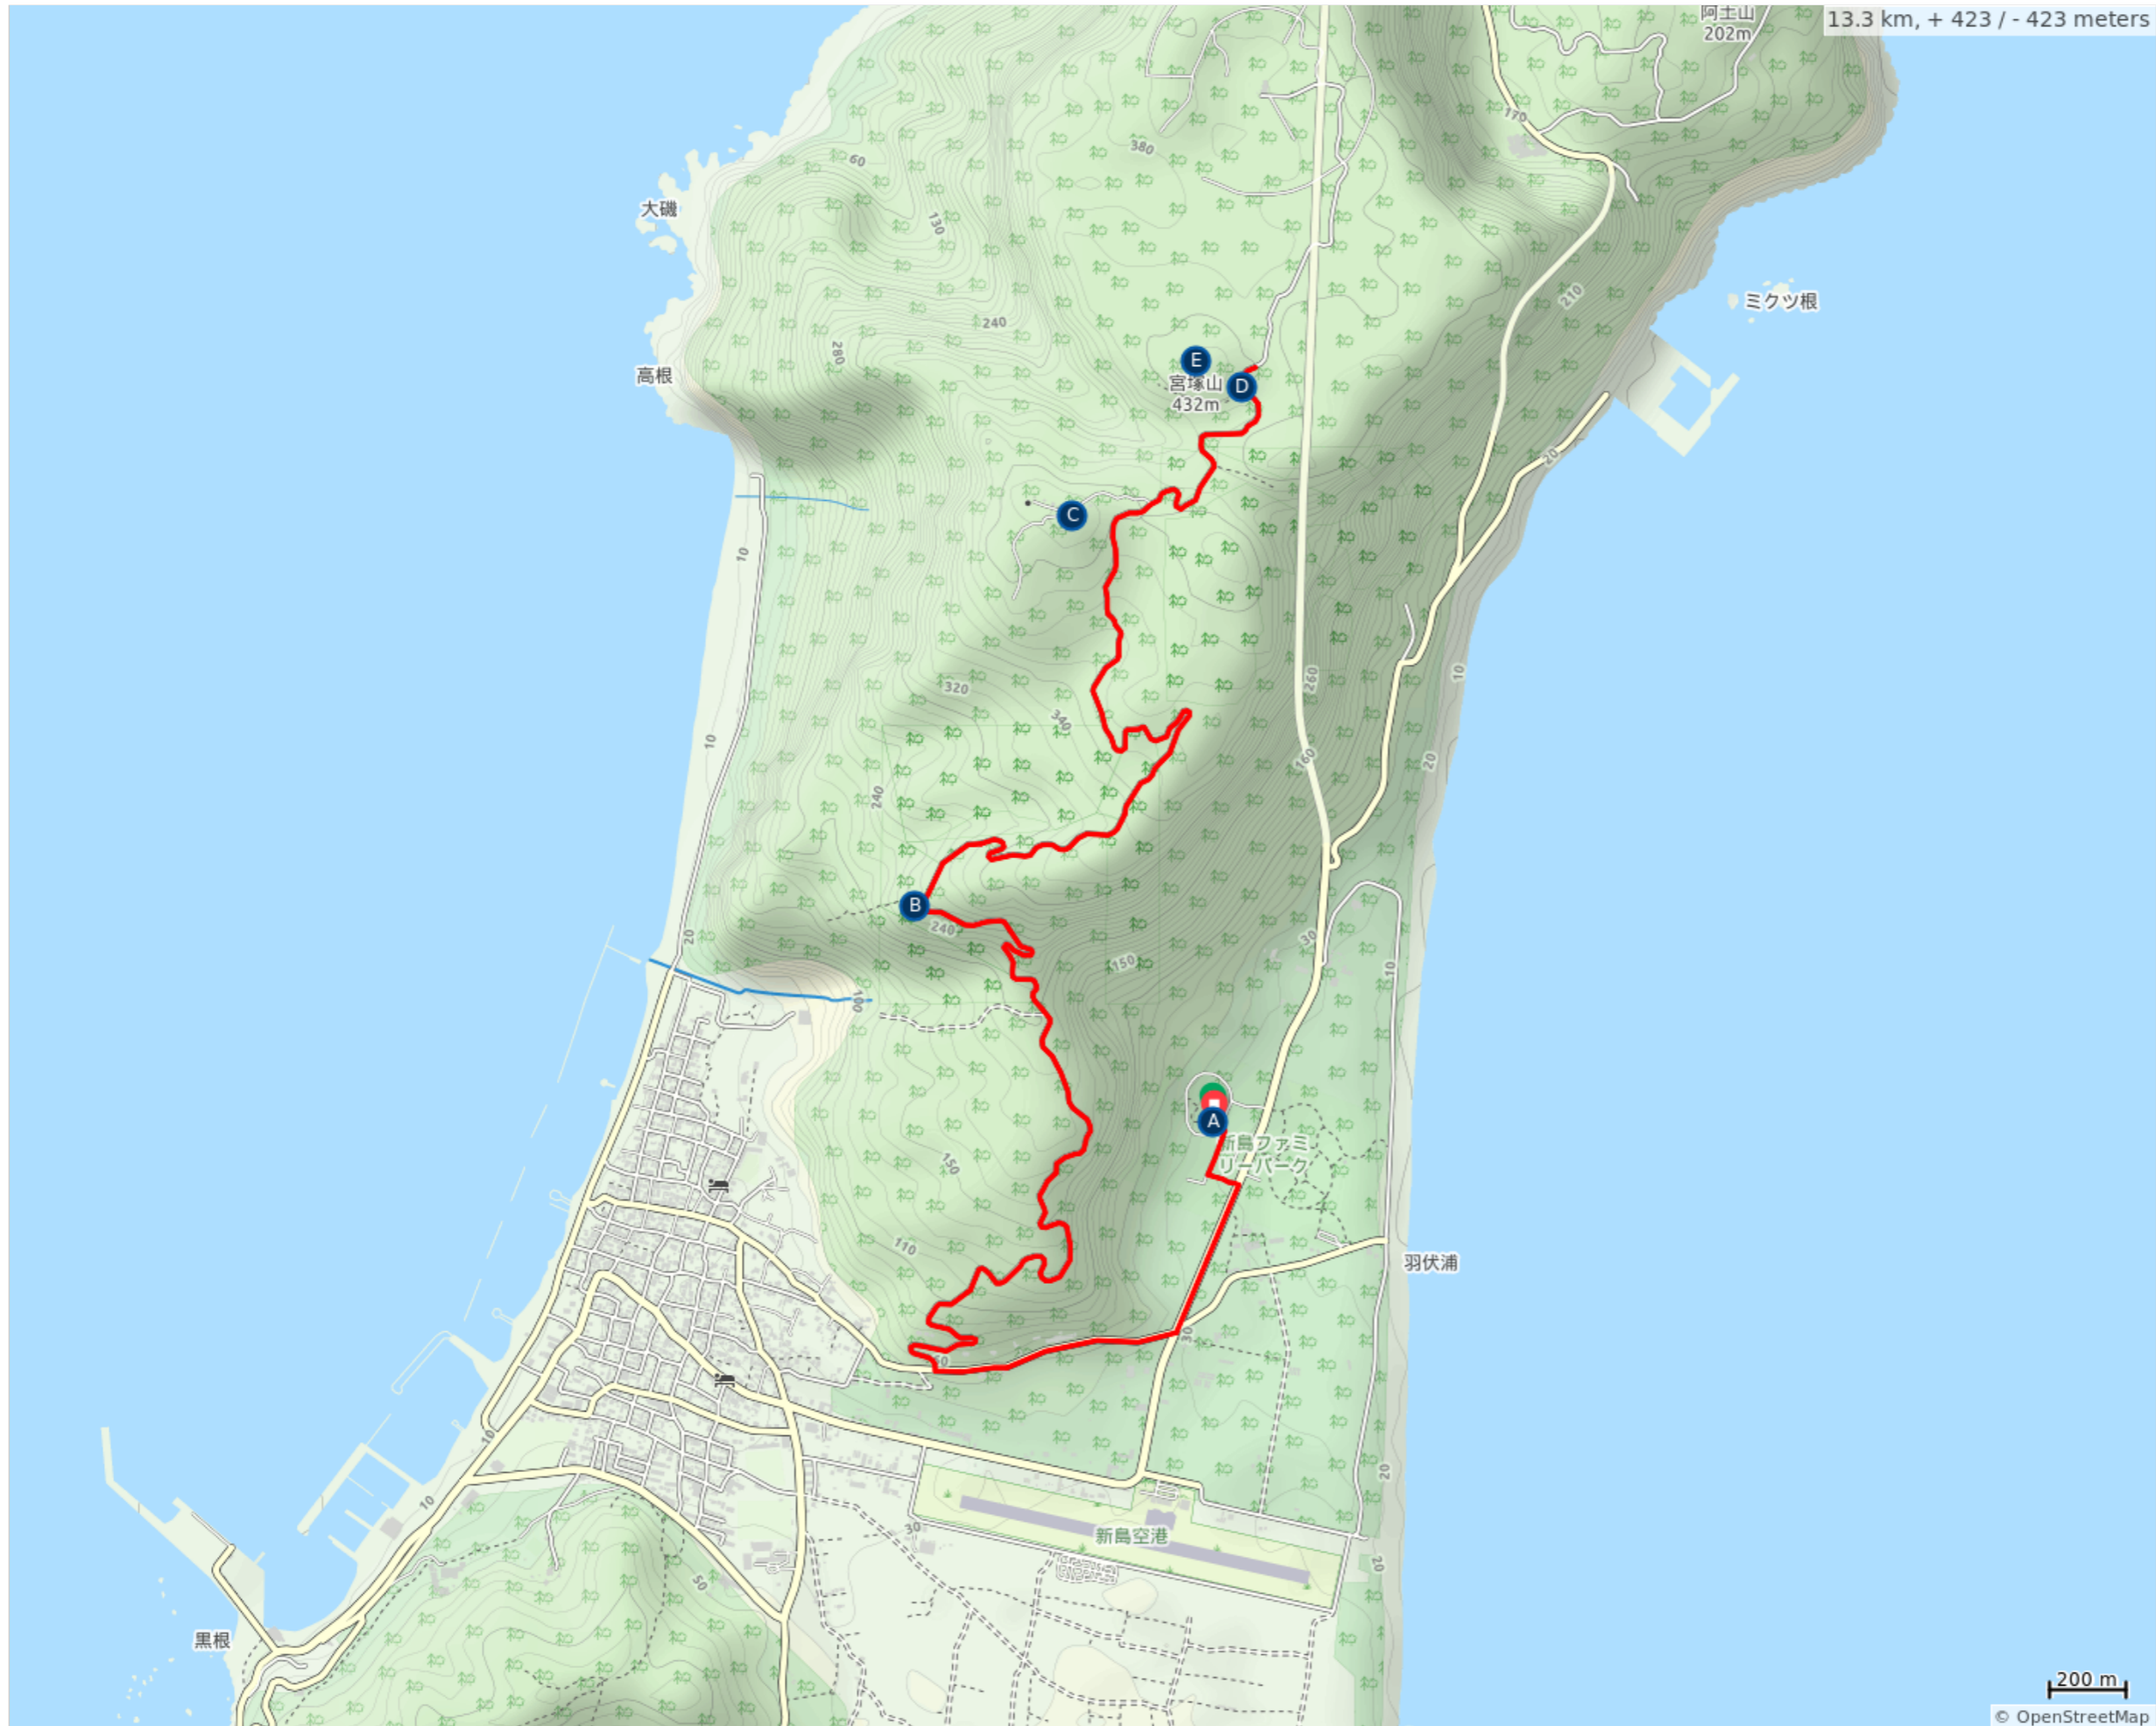

# Mt. Miyatsuka (Tokyo Islands, Japan)

- A. Habushiura campground
- B. Fujimi-toge lookout
- C. Communication antennas
- D. Climbing route doesn't go to summit
- E. Mt. Miyatsuka